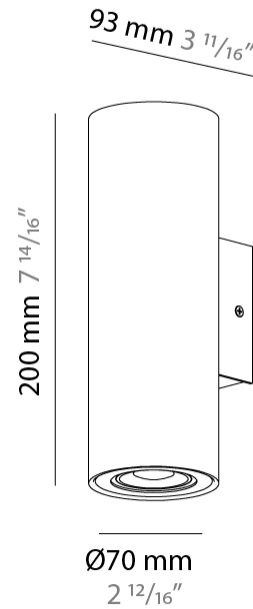

PROJECT	
TYPE	
SPECIFIER	
QUANTITY	
DATE	

KRONN SINGLE SURFACE

D93098-

base number   Finish
Options

1. To build a product code in our configurator select the specify button on the base model # product page
2. To build a manual product code on this datasheet choose from the options listed below in blue font and add the suffix to the base model #

GENERAL

Series: Kronn
Subseries: Kronn Single
Brand: Milan
Division: Design
Mounting Type: Surface
Mounting Location: Wall
Subcategory: Up/Down Light

PHYSICAL

Shape: Cylinder
Diameter (mm): 70
Diameter (in): 2 3/4
Height (mm): 200
Depth (mm): 93
Height (in): 7 7/8
Depth (in): 3 11/16
Extension (mm): 93
Extension (in): 3 11/16
Light Distribution: Direct / Indirect
[Fixture Finish: CHR / MWL / MBQ](#)
Fixture Material: Extruded Aluminum

ELECTRICAL

Number of Lamps: 2
Lamp Type: LED Retrofit
Lamp Shape: MR16
Bulb Included: Bulb Not Included
Total Output Wattage (W): 10
Max. Wattage Per Lamp (W): 5
Lamp Base: GU10
Input Voltage (V): 120

LED

OPTICAL

RATINGS AND CERTIFICATIONS

Certified By: Certified for North American Standards
IP rating: IP20